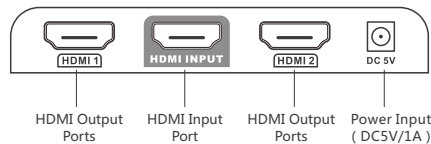

• INTERFACE SPECIFICATION