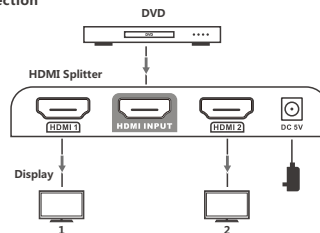

## • INSTALLATION REQUIREMENT

1. Source: HDMI video source, such as DVD, PS3, STB, PC, Etc.
2. Display: HDTV, projector or other display with HDMI port
3. Cable: High standard HDMI cable (can support 4Kx2K)

### 1. Connection

- 1) Connect the HDMI video source output port to the splitter input port by HDMI cable
- 2) Connect the splitter output port to HDMI display by HDMI cable
- 3) Set the TV input to right HDMI channel
- 4) Power on the splitter(Power indicator led will light on)

### 2. Operation

- 1) Before output HDMI signal, the splitter will read EDID information

of connected TVs and send it back to HDMI source part to let it determine the output mode

- 2) Indicator led shows the working status
- 3) The splitter is build-in 16 kinds of EDID that can be selected by 4 switch codes, corresponding as following