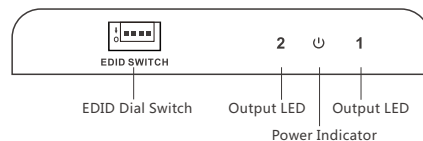

• INTERFACE SPECIFICATION